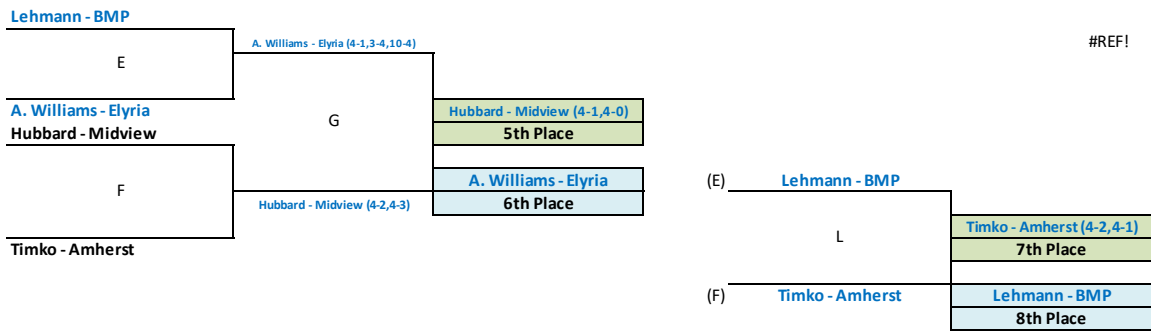

2nd SINGLES

Main Draw - Best 2 of 3 Sets with a 10pt. Tiebreaker for the 3rd set.
Back Draw - Back Draw - 8 game pro set. Tiebreaker (7pt.) at 7-7.
Finals Match - Best 2 of 3 Sets w/ the 3rd set played out

SEED			Place
7	AMHERST	Emma Timko (2-5)	7
2	AVON	Maddie Heun 6-1	2
1	AVON LAKE	Elizabeth Meiners (7-0)	1
8	BEREA-MIDPARK	Katelyn Lehmann (0-2)	8
5	ELYRIA	Amya Williams 3-3	6
3	MIDVIEW	Jill Hubbard 2-4	5
4	NORTH RIDGEVILLE	Emily Sewell (4-3)	4
6	OLMSTED FALLS	Mia Russell 4-2	3

Back Draw