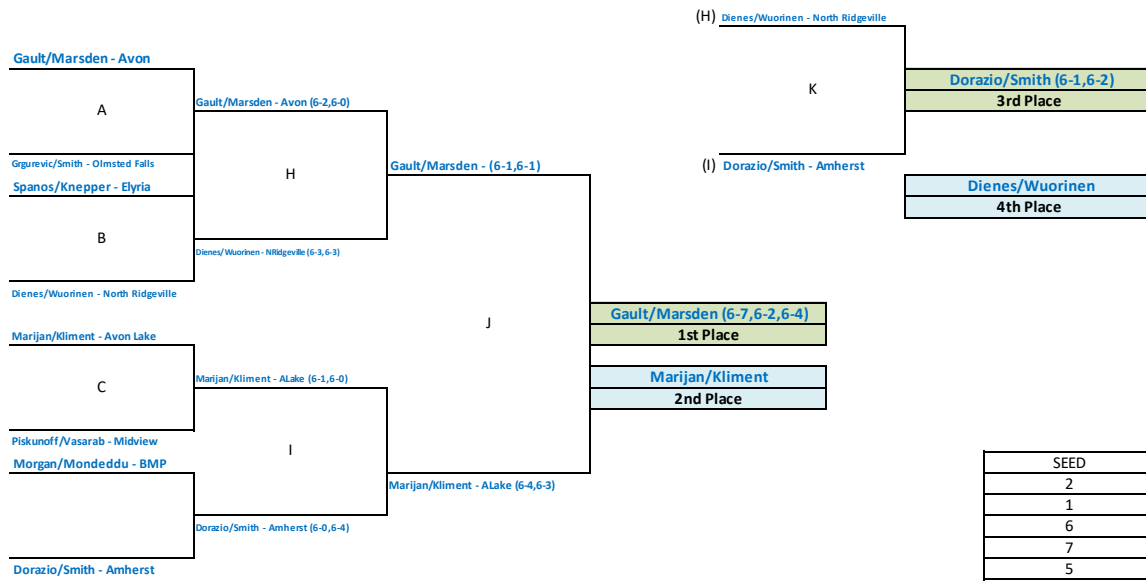

2nd Doubles