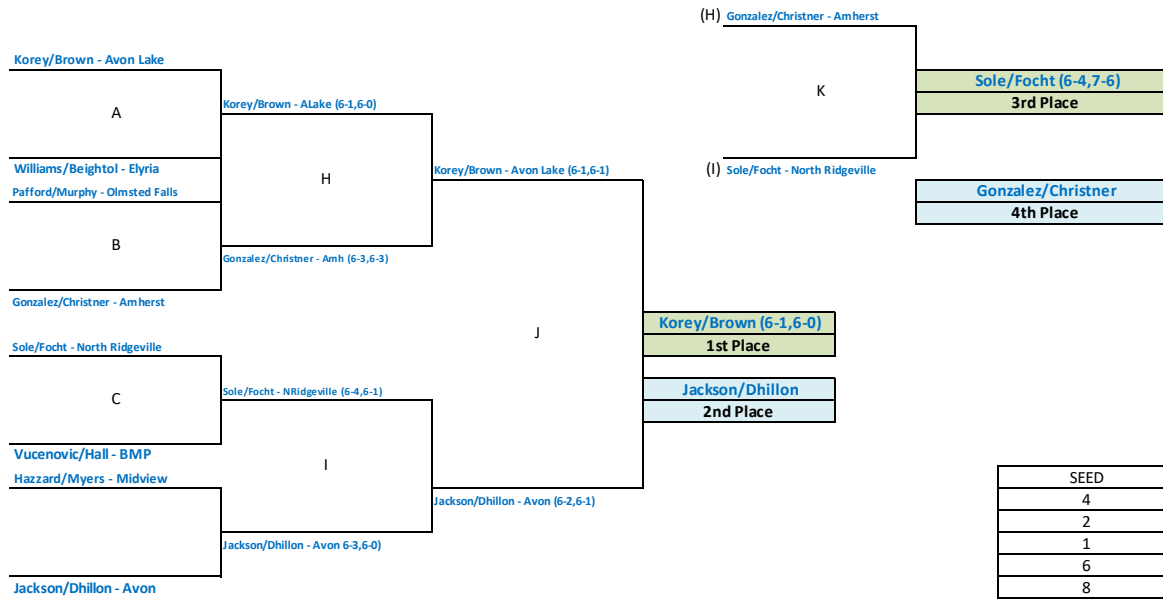

1ST Doubles