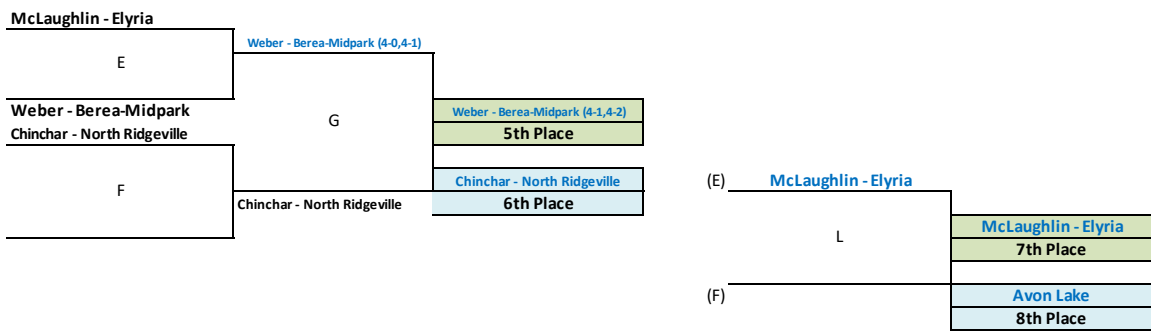

1ST SINGLES

Main Draw - Best 2 of 3 Sets with a 10pt. Tiebreaker for the 3rd set.
Back Draw - Back Draw - 8 game pro set. Tiebreaker (7pt.) at 7-7.
Finals Match - Best 2 of 3 Sets w/ the 3rd set played out

SEED			Place
3	AMHERST	Kayla Bussard (5-2)	2
4	AVON	Ashley DeHaven 4-3	3
2	AVON LAKE	Amber Korey (5-1)	8
5	BEREA-MIDPARK	Malayna Weber (2-5)	5
8	ELYRIA	Emma McLaughlin	7
1	MIDVIEW	Kat Yates	1
6	NORTH RIDGEVILLE	Maddie Chinchar (2-5)	6
7	OLMSTED FALLS	Abby Pirnat 2-4	4

Back Draw