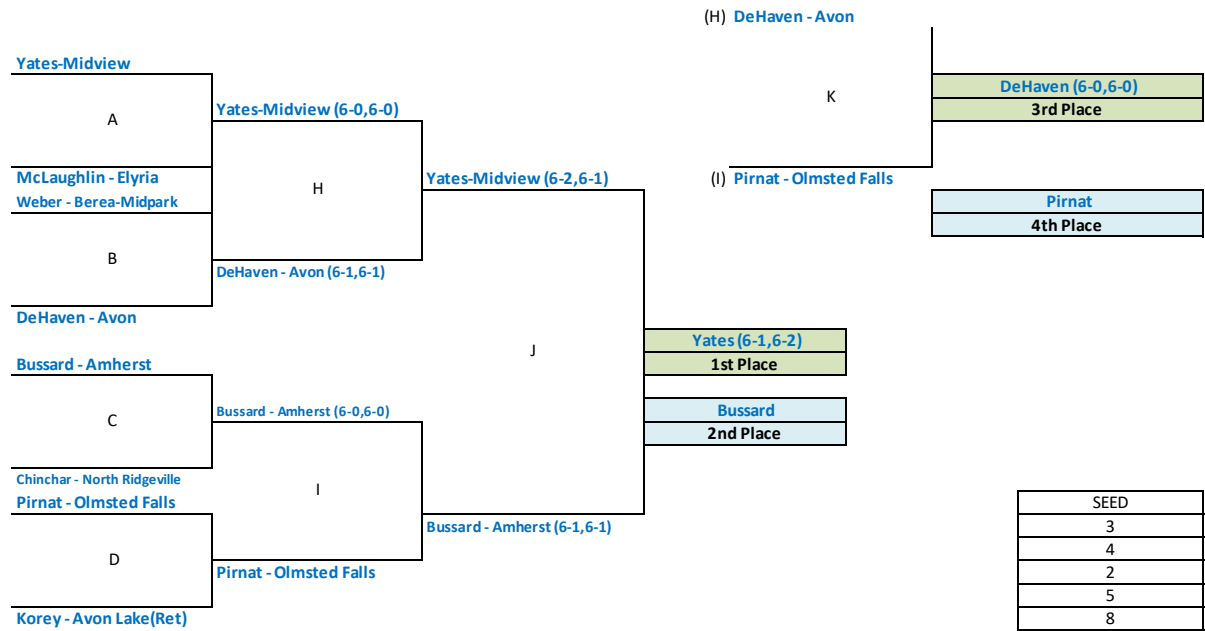

TEAM SCORES FROM SWC TOURNAMENT	1ST SINGLES	2ND SINGLES	3RD SINGLES	1ST DOUBLES	2ND DOUBLES		TOTAL			
AVON	6	7	7	7	8		35			
AVON LAKE	1	8	8	8	7		32			
OLMSTED FALLS	5	6	6	3	4		24			
AMHERST	7	2	3	5	6		23			
MIDVIEW	8	4	4	4	3		23			
NORTH RIDGEVILLE	3	5	2	6	5		21			
BEREA-MIDPARK	4	1	5	2	1		13			
ELYRIA	2	3	1	1	2		9			
SWC REGULAR SEASON STANDINGS							Final SWC Standings			
	RECORD	TEAM POINTS	Place				Season	Tournament	Overall	Place
AVON LAKE	7-0	8	1		AVON		7	8	15	1
AVON	6-1	7	2		AVON LAKE		8	7	15	1
NORTH RIDGEVILLE	5-2	6	3		AMHERST		5	4.5	9.5	3
AMHERST	4-3	5	4		OLMSTED FALLS		3	6	9	4
MIDVIEW	3-4	4	5		NORTH RIDGEVILLE		6	3	9	4
OLMSTED FALLS	2-5	3	6		MIDVIEW		4	4.5	8.5	6
BEREA-MIDPARK	1-6	2	7		BEREA-MIDPARK		2	2	4	7
ELYRIA	0-7	1	8		ELYRIA		1	1	2	8

1ST SINGLES

Main Draw - Best 2 of 3 Sets with a 10pt. Tiebreaker for the 3rd set.
Back Draw - Back Draw - 8 game pro set. Tiebreaker (7pt.) at 7-7.
Finals Match - Best 2 of 3 Sets w/ the 3rd set played out