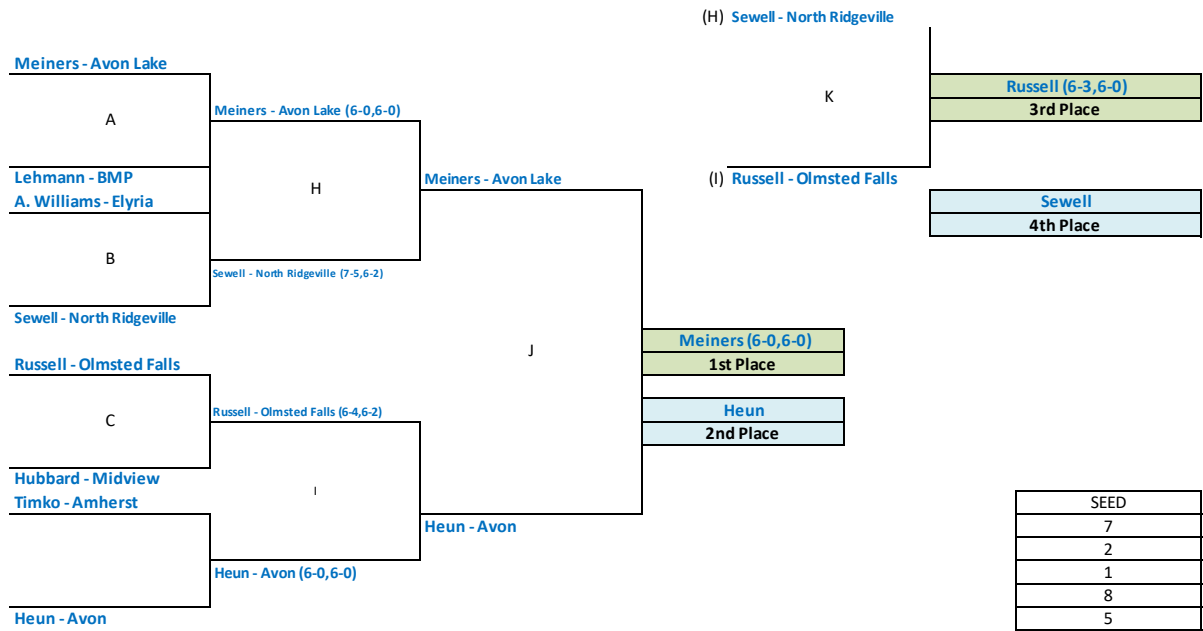

2nd SINGLES