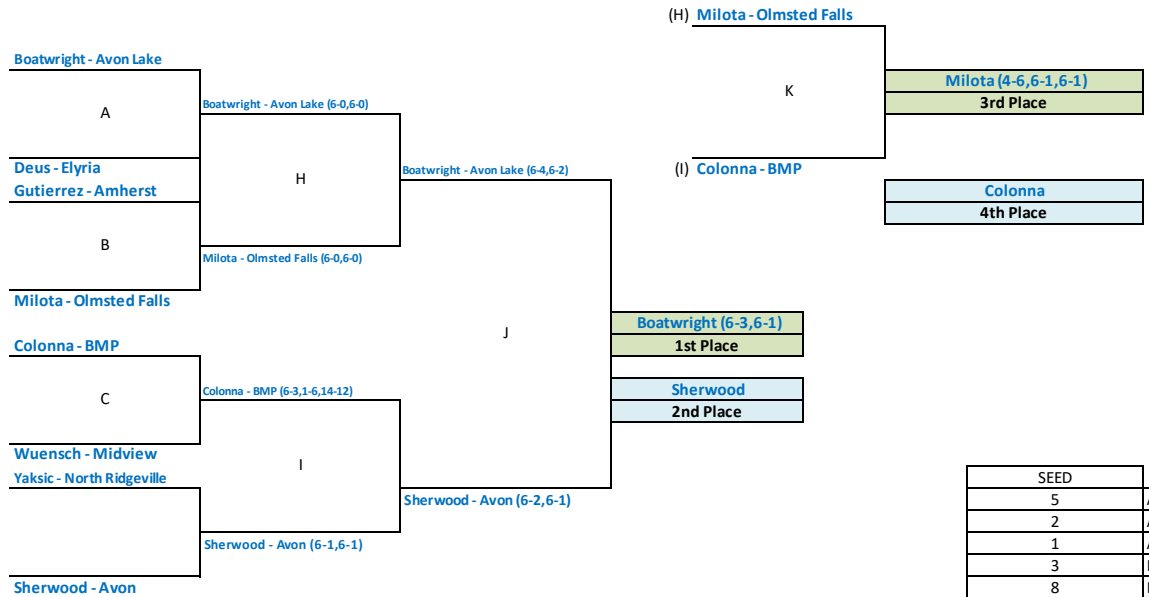

3rd Singles