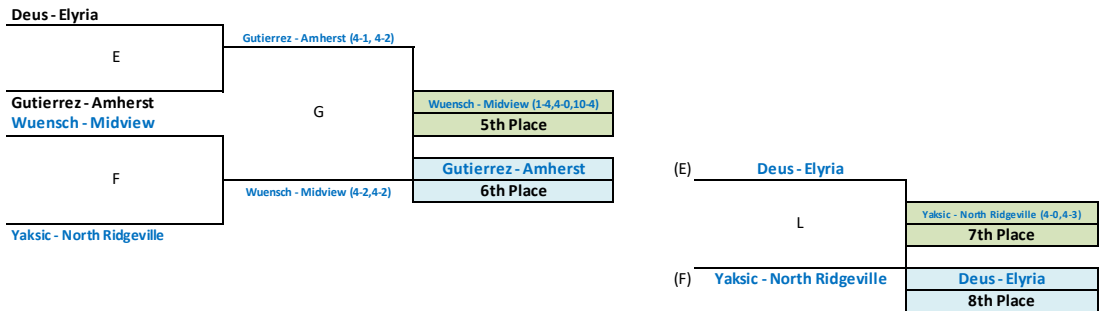

3rd Singles

Main Draw - Best 2 of 3 Sets with a 10pt. Tiebreaker for the 3rd set.
Back Draw - Back Draw - 8 game pro set. Tiebreaker (7pt.) at 7-7.
Finals Match - Best 2 of 3 Sets w/ the 3rd set played out

SEED			Place
5	AMHERST	MacKenzie Gutierrez (3-4)	6
2	AVON	Teresa Sherwood 5-1	2
1	AVON LAKE	Kathleen Boatwright (6-1)	1
3	BEREA-MIDPARK	Gianna Colonna (3-2)	4
8	ELYRIA	Alina Deus 0-2	8
6	MIDVIEW	Brynn Wuensch 1-1	5
7	NORTH RIDGEVILLE	Olivia Yaksic (1-1)	7
4	OLMSTED FALLS	Madi Milota 3-1	3

Back Draw