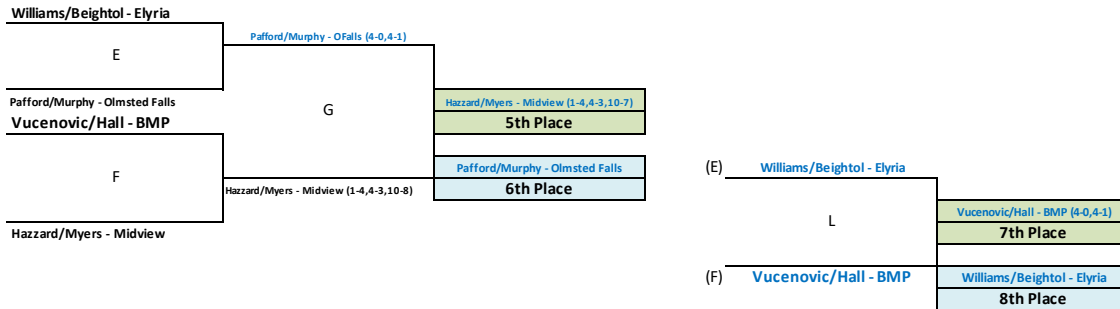

1ST Doubles

Main Draw - Best 2 of 3 Sets with a 10pt. Tiebreaker for the 3rd set.
Back Draw - Back Draw - 8 game pro set. Tiebreaker (7pt.) at 7-7.
Finals Match - Best 2 of 3 Sets w/ the 3rd set played out

SEED	TEAM	OPPONENT	Place
4	AMHERST	Aubrey Gonzalez/Callie Christner (4-3)	4
2	AVON	Sam Jackson/Nimrit Dhillon 6-0	2
1	AVON LAKE	Autumn Korey/Avery Brown (5-0)	1
6	BEREA-MIDPARK	Ava Vucenovic/Addison Hall (1-2)	7
8	ELYRIA	Mya Williams/Kailey Beightol	8
7	MIDVIEW	Danica Hazzard/Julianne Myers	5
3	NORTH RIDGEVILLE	Cassy Sole/ Jordan Focht (5-2)	3
5	OLMSTED FALLS	Zoe Pafford/Molly Murphy 2-3	6

Back Draw